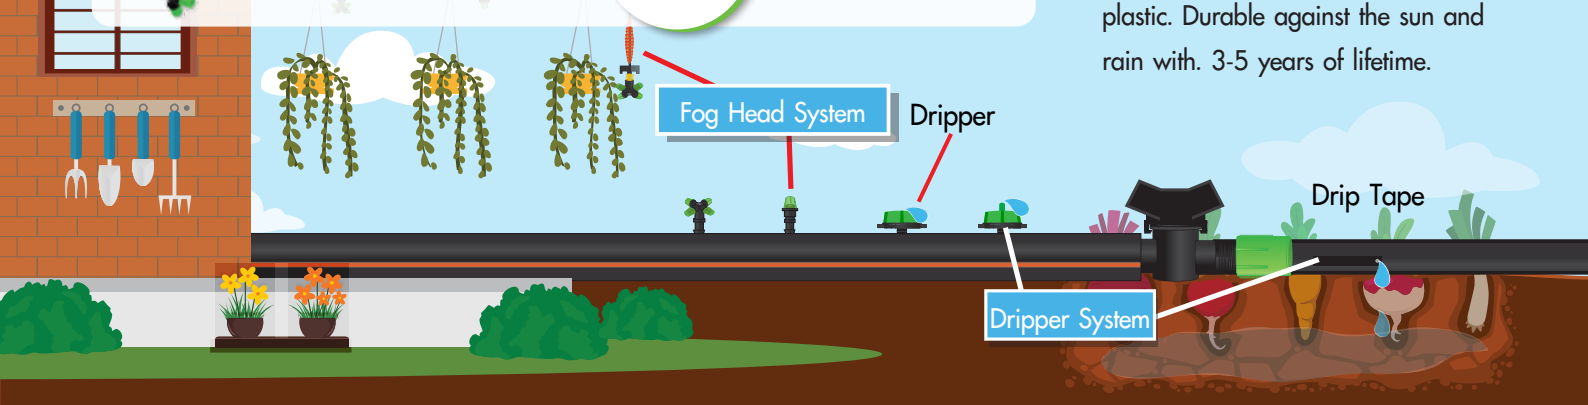

Fog Sprayer 4 Ways

Fog Head 4 Ways Set

Fog Head 1 Way Set

Fog Head 4 Ways Set

Fog Head 4 Ways PVC Connector

Dripper (Adjustable)

Dripper (Unadjustable)

Fog Sprayer 4 Ways provide the water volume 24-36 liters / hour (6-9 liters/hour/head). It covers to 0.5-3 meters that depends on pressure. The pressure resistant of 2-4 bar. Help to save water. Suitable with plants which needs less of water e.g. orchid, moss, fern and cultivate nursery house. Have a grille help to filter small fragments and prevent clogging. Can remove the green head to clean. Made from high quality of plastic. Durable against the sun and rain with. 3-5 years of lifetime.